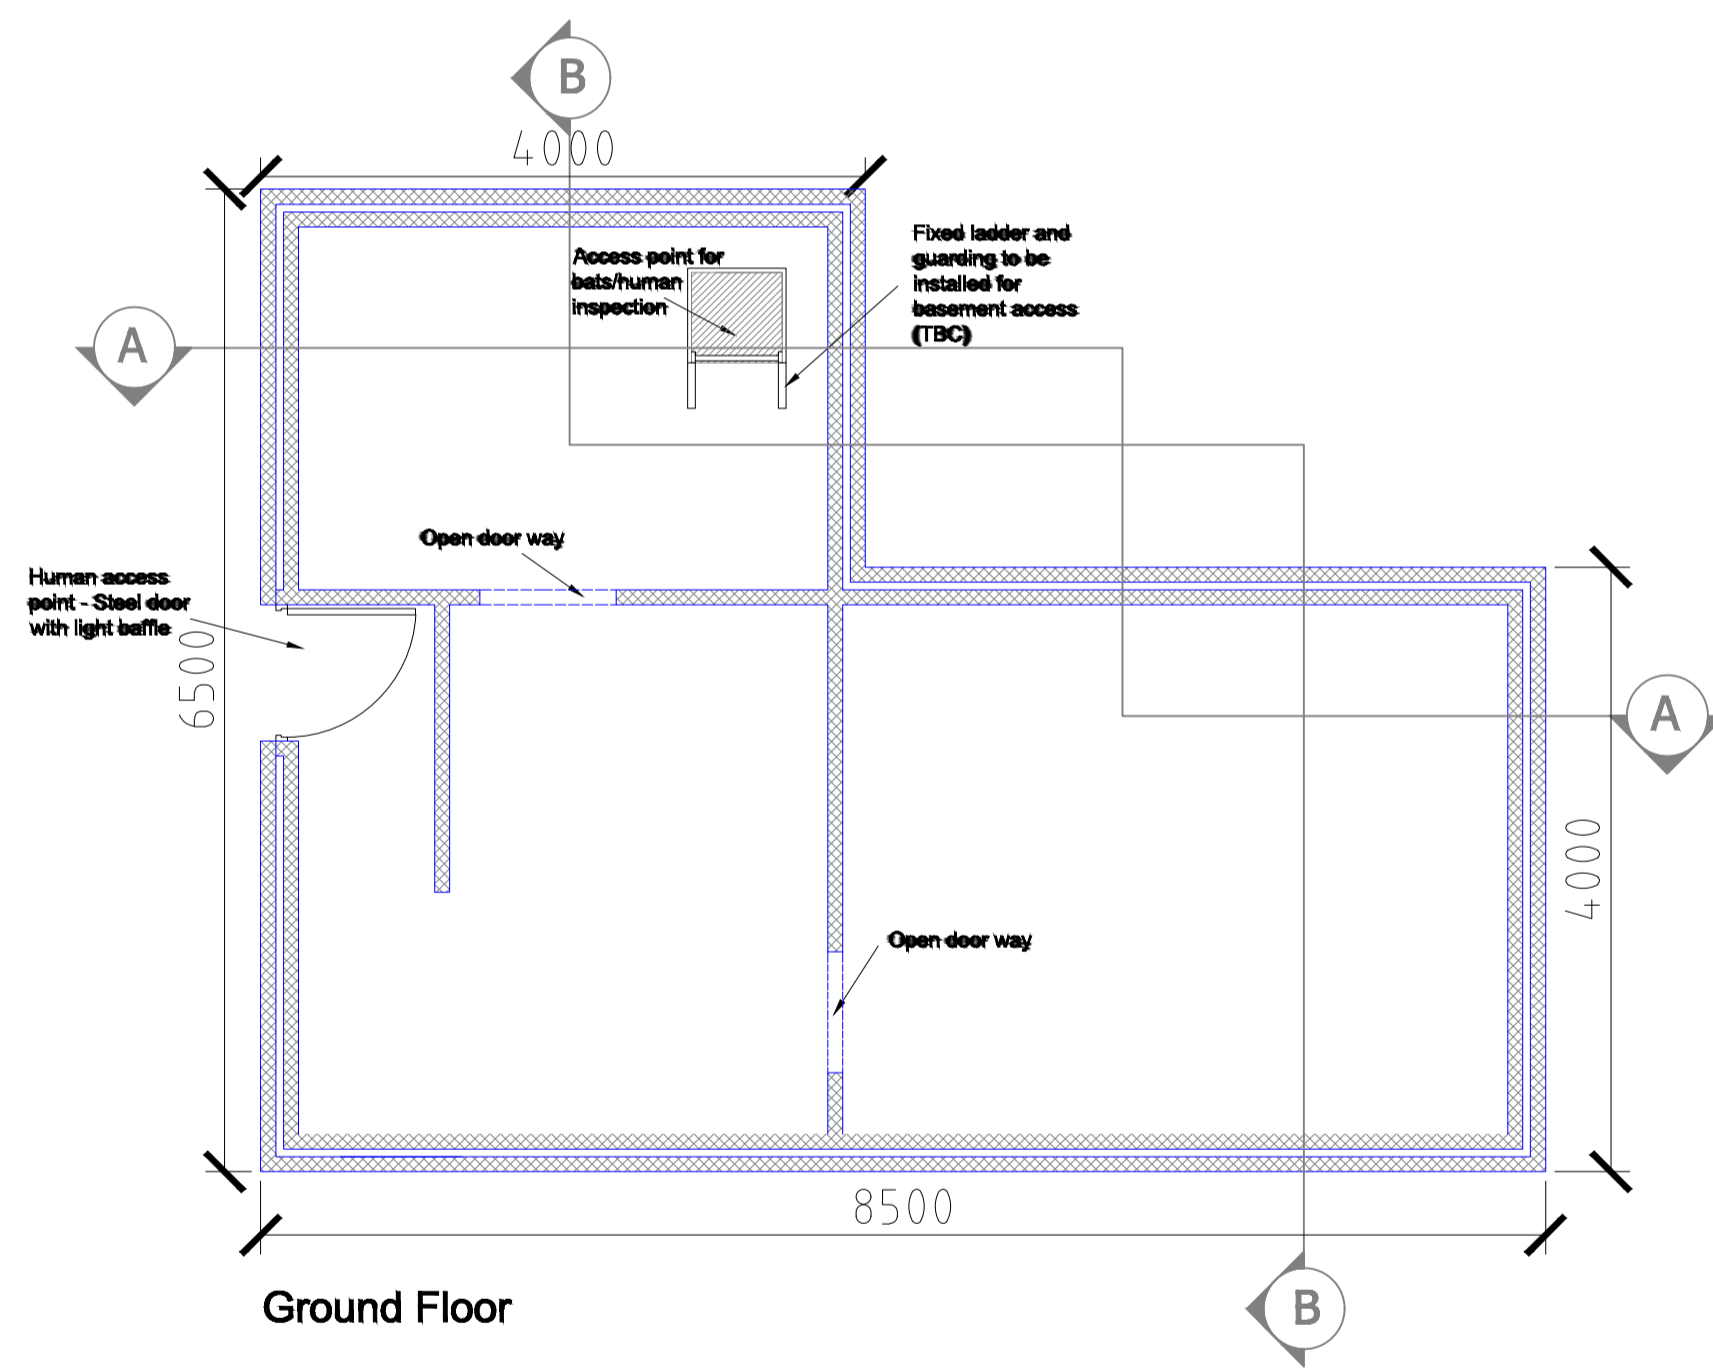

Basement / Bat hibernacula

Ground Floor

First Floor

© Richard Crompton 2014

Client:		Job:	Eggedol Wales Ltd	Drawing Title:	Maternity Roost Mitigation - Bat House Layout
Date:	MARCH 2018	SCALE:	1:50@A3	DRNG. NO.:	EGW-01-067
Drawn:	AD	Check'd:	LB	REV.:	A