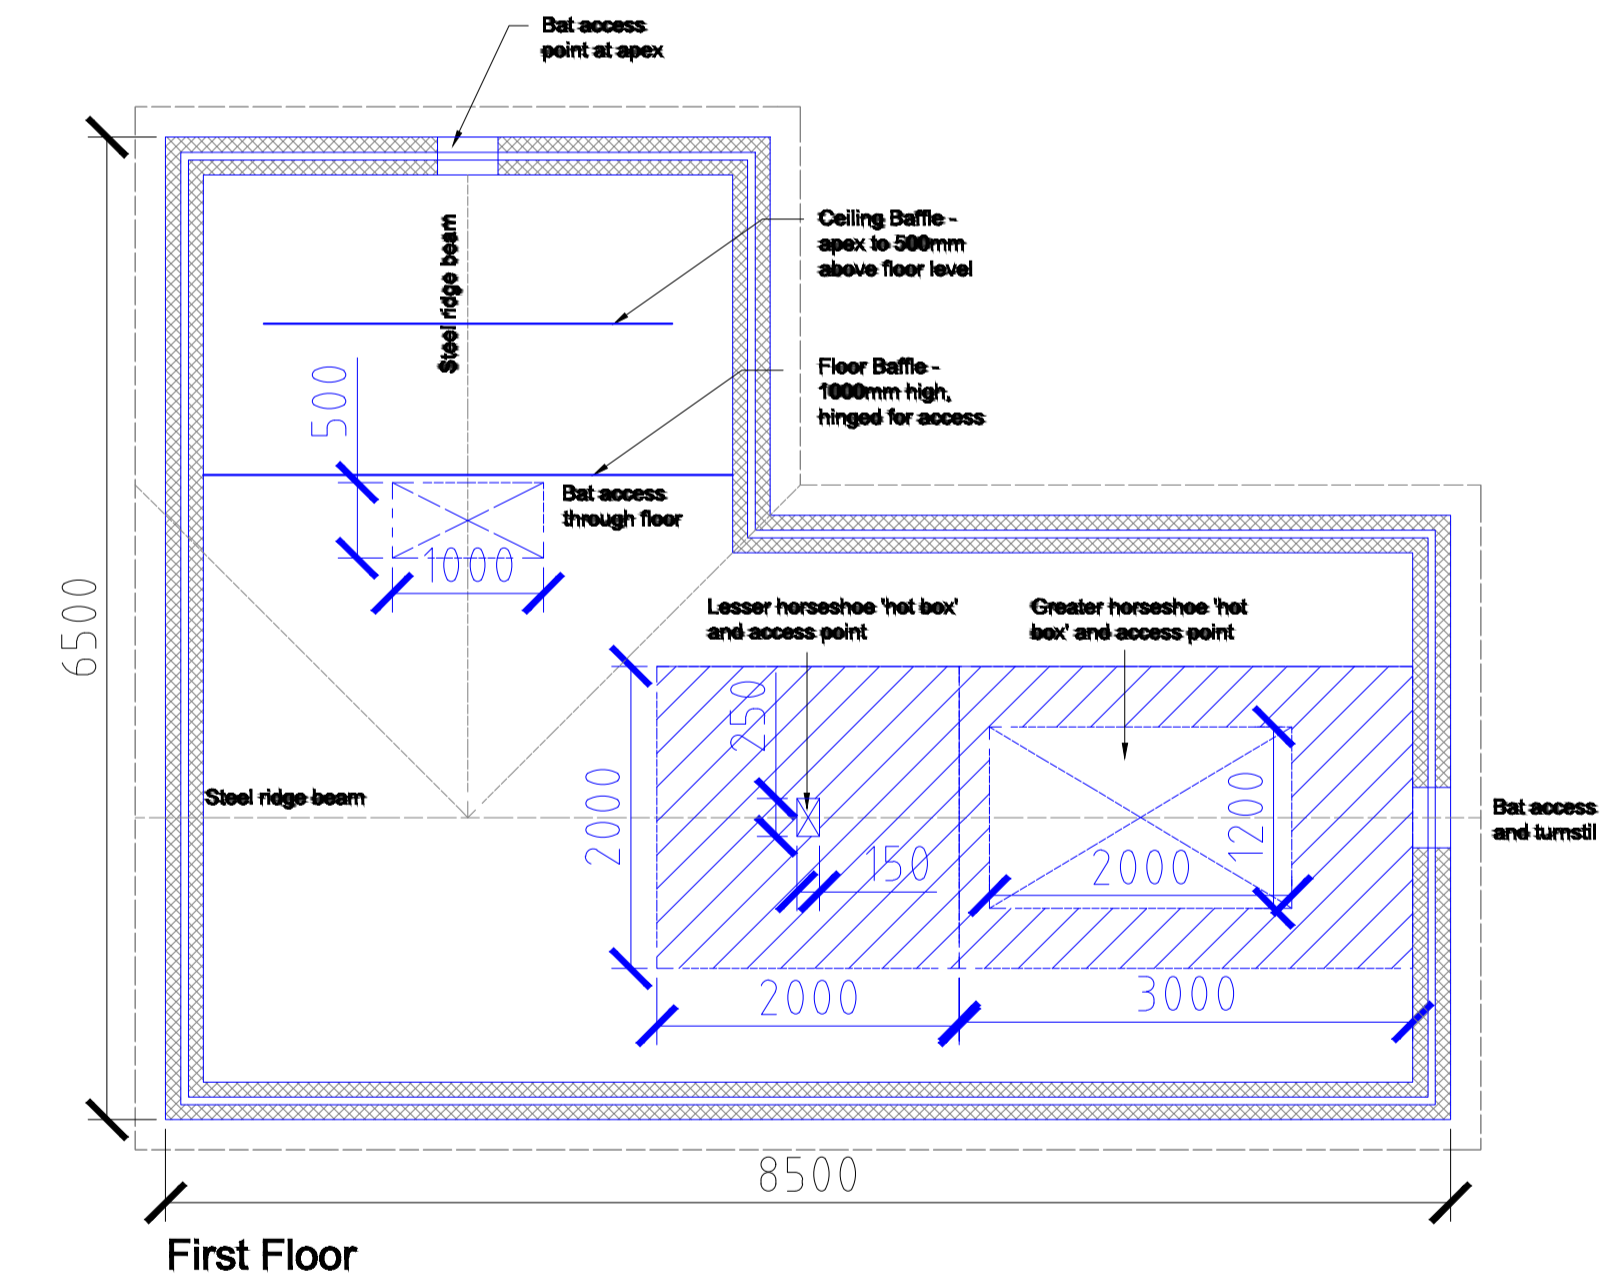

Basement / Bat hibernacula

Ground Floor

First Floor

© Richard Crompton 2014

Client:		Job:	Eggedol Wales Ltd	Drawing Title:	Maternity Roost Mitigation - Bat House Layout
Date:	MARCH 2018	SCALE:	1:50@A3	DRNG. NO.:	EGW-01-067
Drawn:	AD	Check'd:	LB	REV.:	A